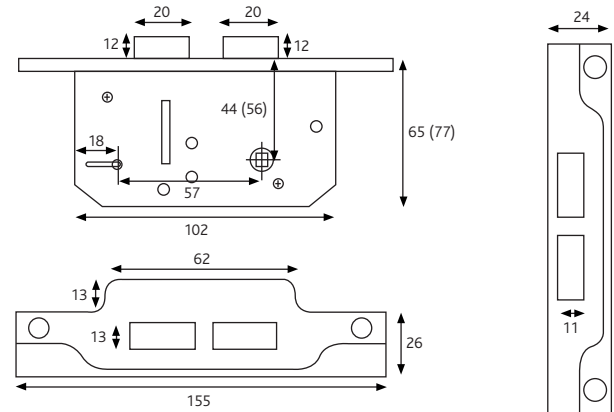

Packaging

Clam version

1 lock per clam, 5 clams per outer box

Maintenance

Wipe the surface periodically with a soft cloth to remove excess grease or moisture.

2 Lever Rebated Sashlock

All dimensions are in mm and are nominal. Numbers in brackets relate to 3" version of lock. Diagram illustrates product in locked position.