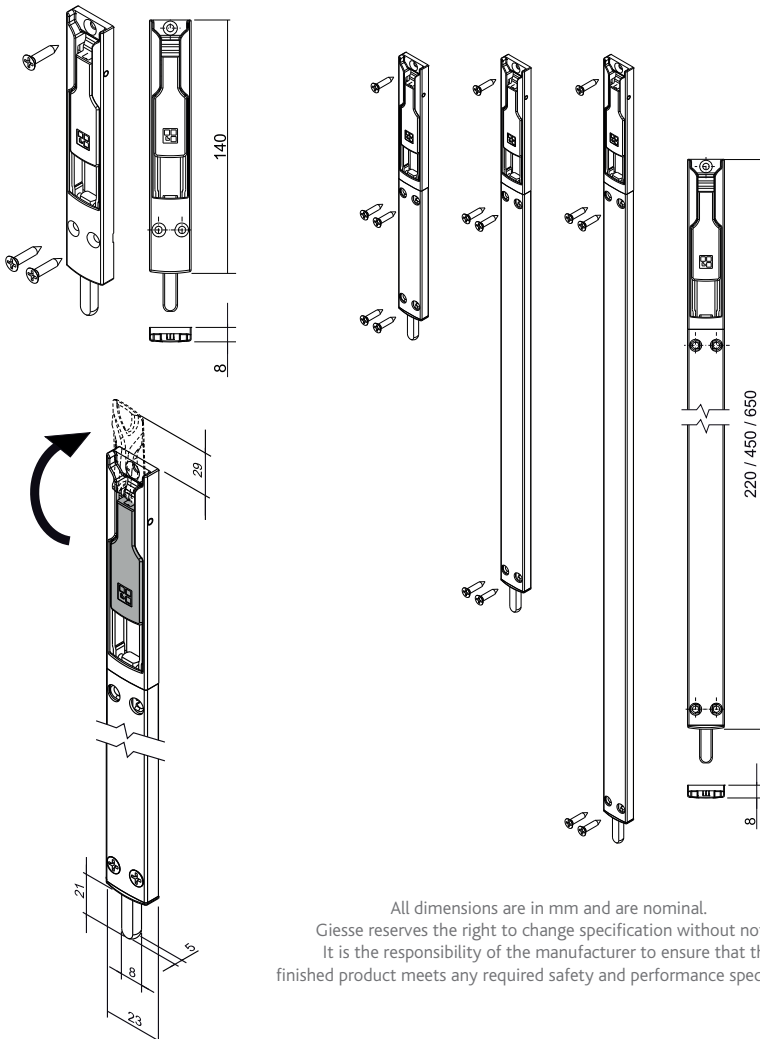

Maya Bolt

Features

- One way lever bolt suitable for very heavy duty frequent use doors (category 4)
- Reversible, it can be used for both the top and bottom of the door
- Strong 21mm bolt throw for high security, with heat treated hardened steel tip for anti-saw protection
- 8mm thick bolt
- Aluminium protective cover
- Available in a variety of lengths 140mm, 220mm, 450mm and 650mm
- Fixes to the profile with self tapping screws
- Variety of accessories available for different applications

All dimensions are in mm and are nominal.
Giesse reserves the right to change specification without notice
It is the responsibility of the manufacturer to ensure that the finished product meets any required safety and performance specification.

Ordering Details

Product

Maya Bolt

Length	Silver	Black (RAL 9005)
140mm	G02080376	G02080500
220mm	G02081376	G02081500
450mm	G02082376	G02082500
650mm	G02083376	G02083500

Accessories

Description	Part No.
Threshold Bush	G02144000

Technical Information

Operation

Complies with EN 12051: 1999

Material Specification

Body	Zamak
Operating Lever	Zamak, polished chrome
Bolt Tip	Stainless Steel
Spring, Bracket, Pins and Screws	Stainless Steel
Cover	Extruded Aluminium